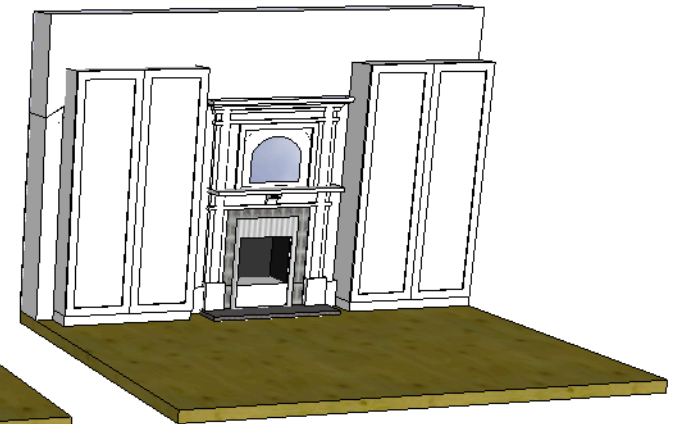

Square Profile Design Option
Primed Poplar Exterior with traditional
moulding details
Interior Oak veneered carcass.

Arched Mirror Profile Design Option
Primed Poplar Exterior with traditional
moulding details
Interior Oak veneered carcass.

Budget Flat Panel Design Option
Primed throughout
Primed MDF interior carcass.